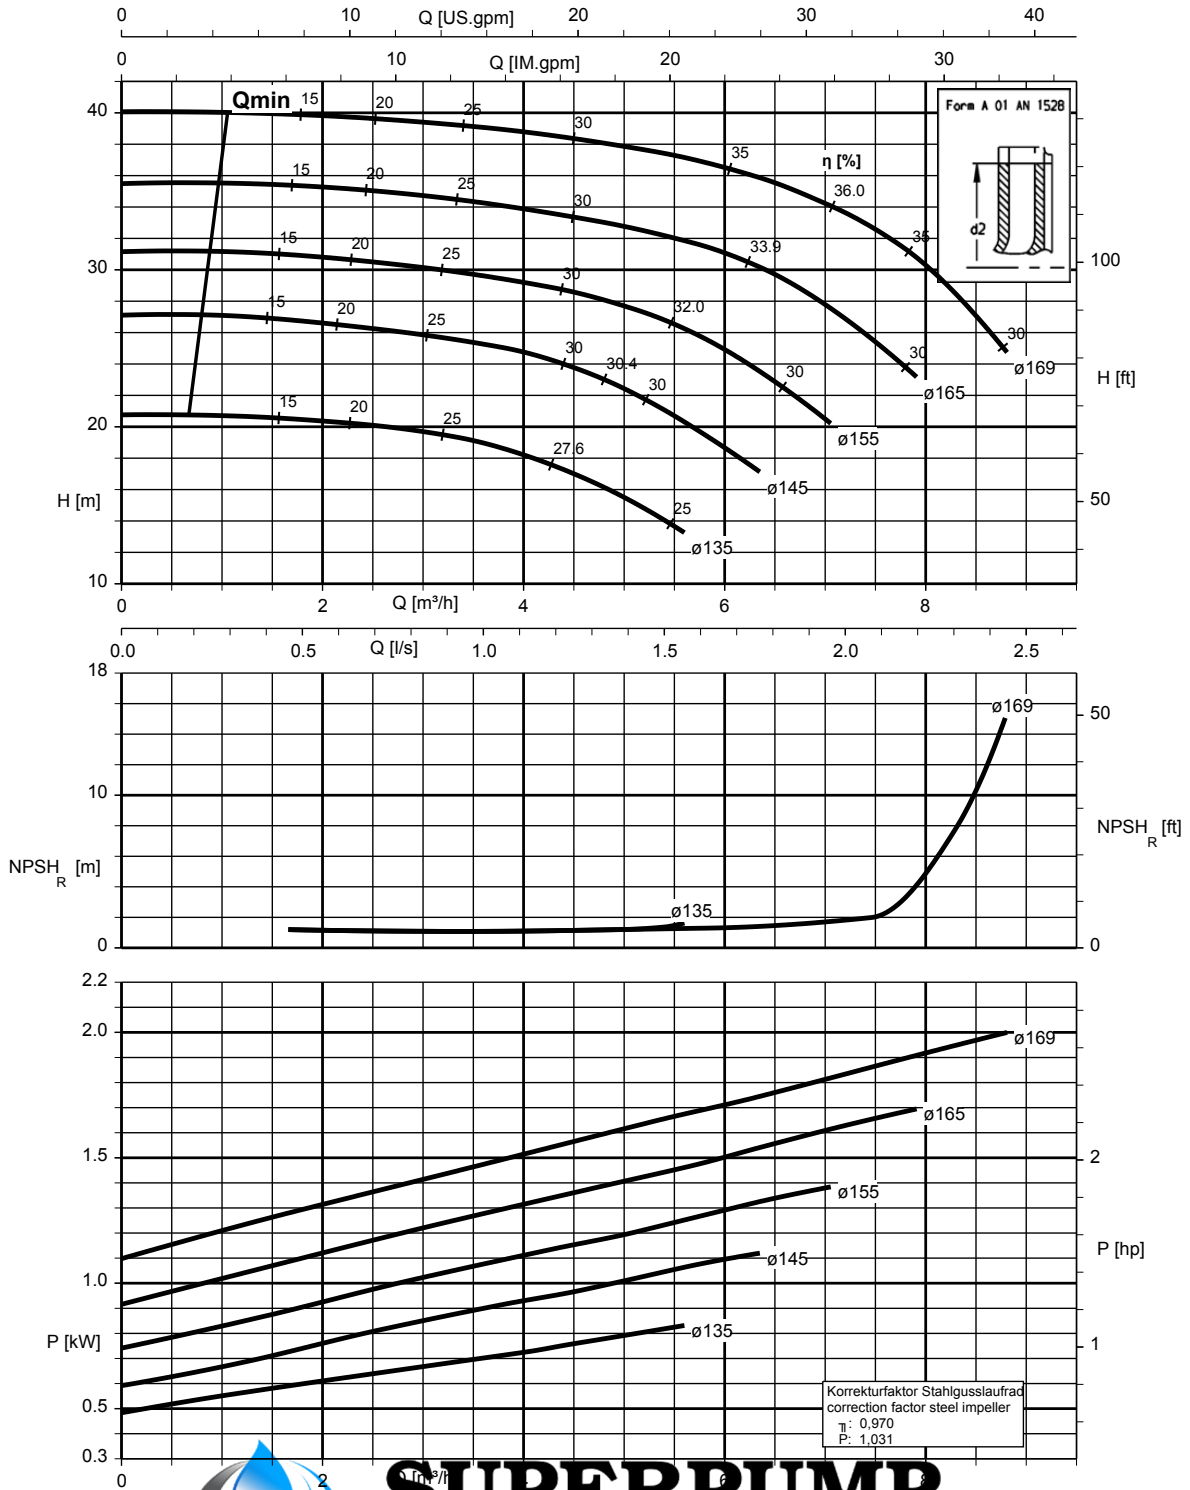

Characteristic curves

n = 2900 rpm

Etanorm 040-025-160, n = 2900 rpm

Etanorm SYT, Etabloc, Etabloc SYT

SUPERPUMP
water pumps
www.superpump.co.za

K1311.452/14/2