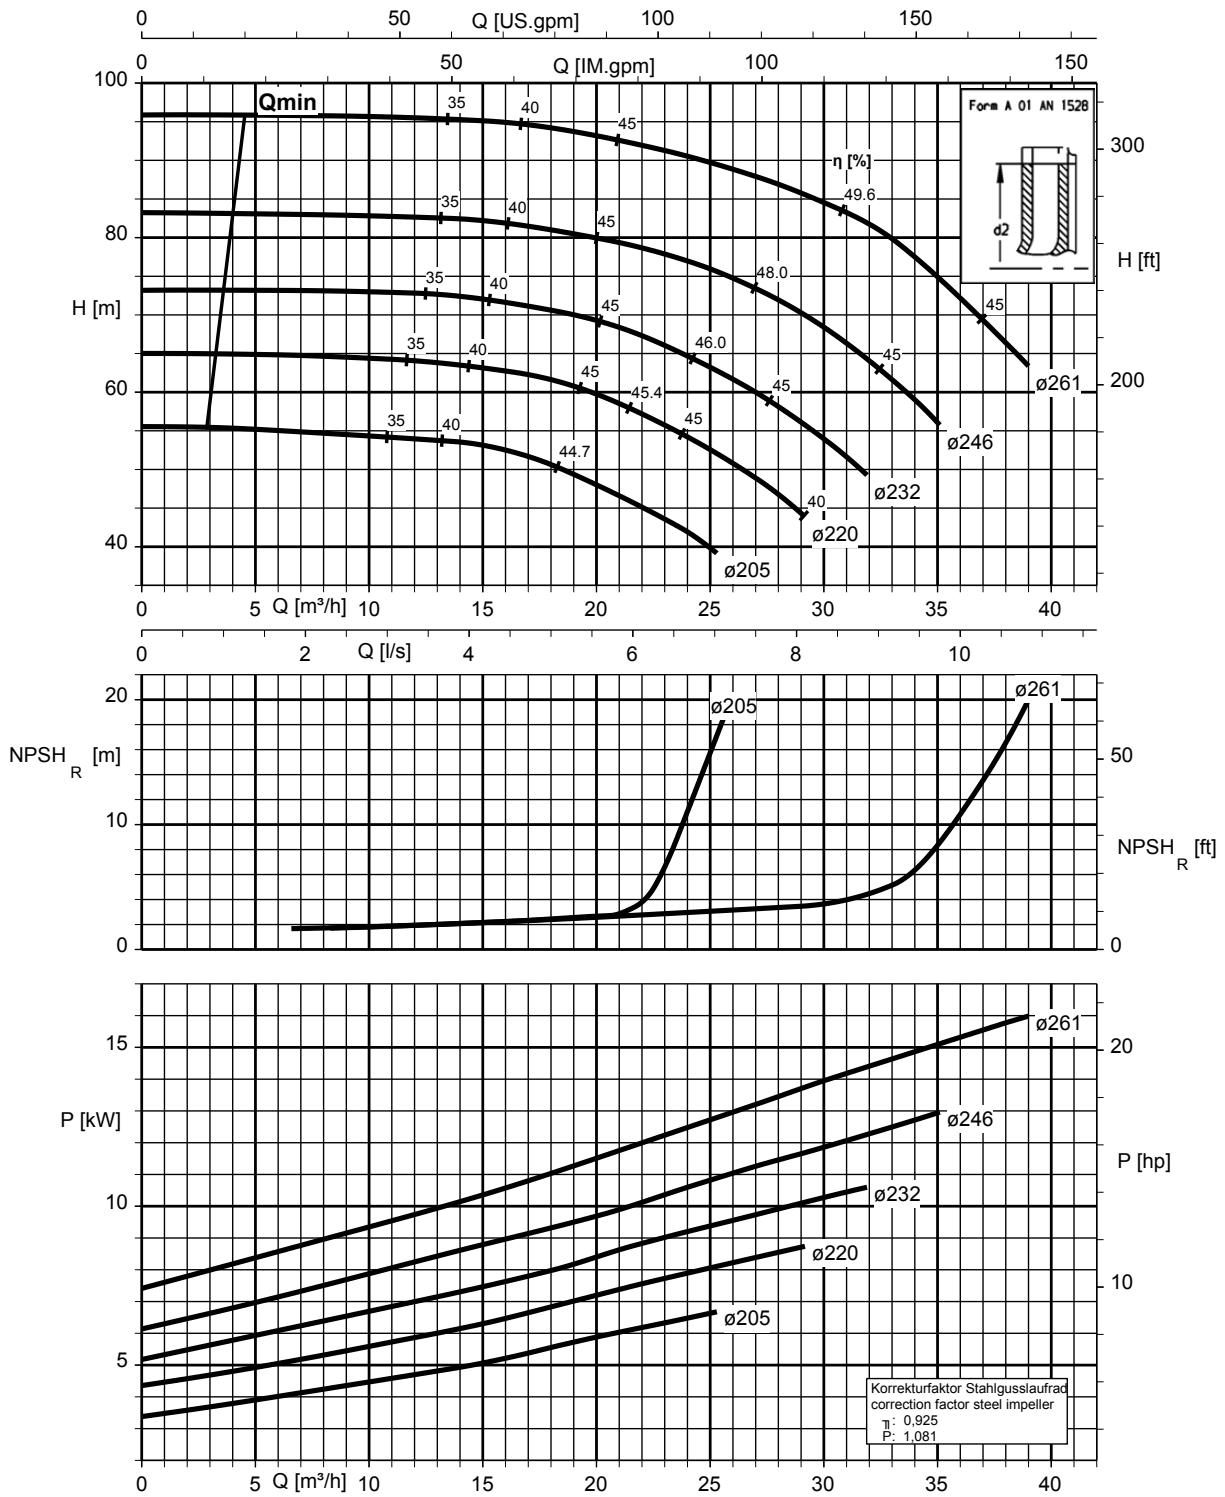

Etanorm 050-032-250, n = 2900 rpm

Etanorm SYT, Etanorm V, Etabloc

K1311.452/24/2

SUPERPUMP

water pumps

www.superpump.co.za