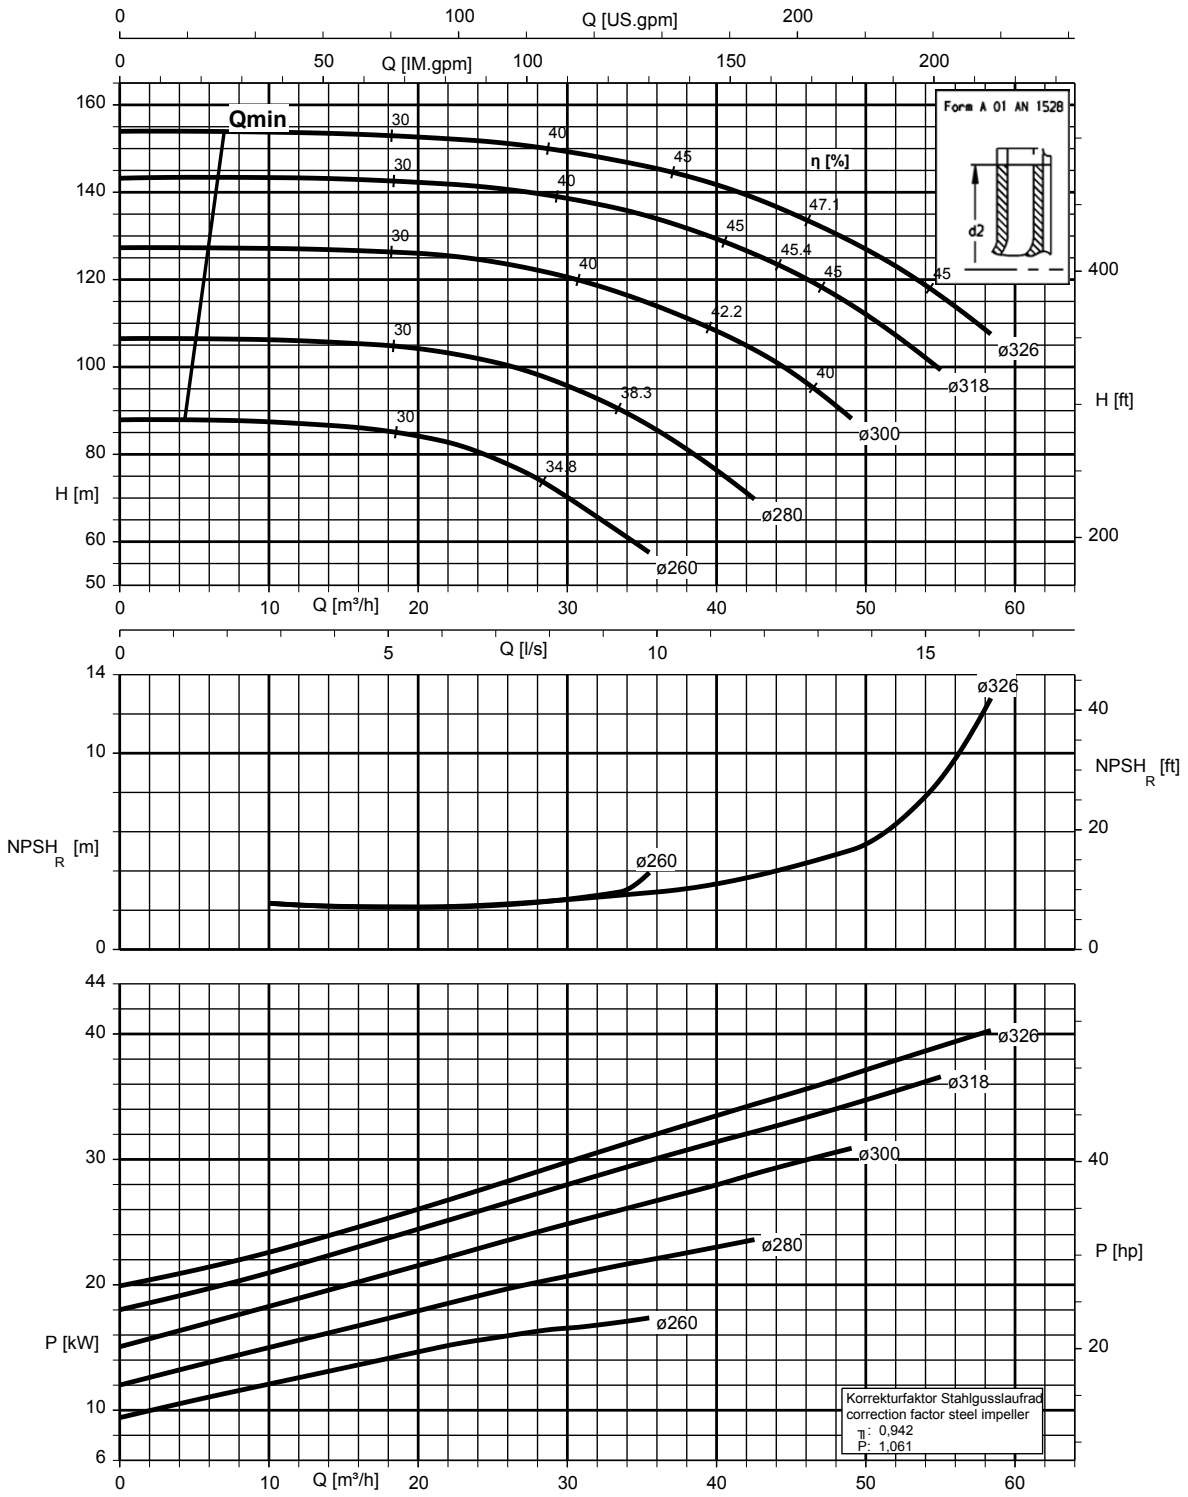

Etanorm 065-040-315, n = 2900 rpm

Etabloc

K1311.452/29/2

SUPERPUMP

water pumps

www.superpump.co.za