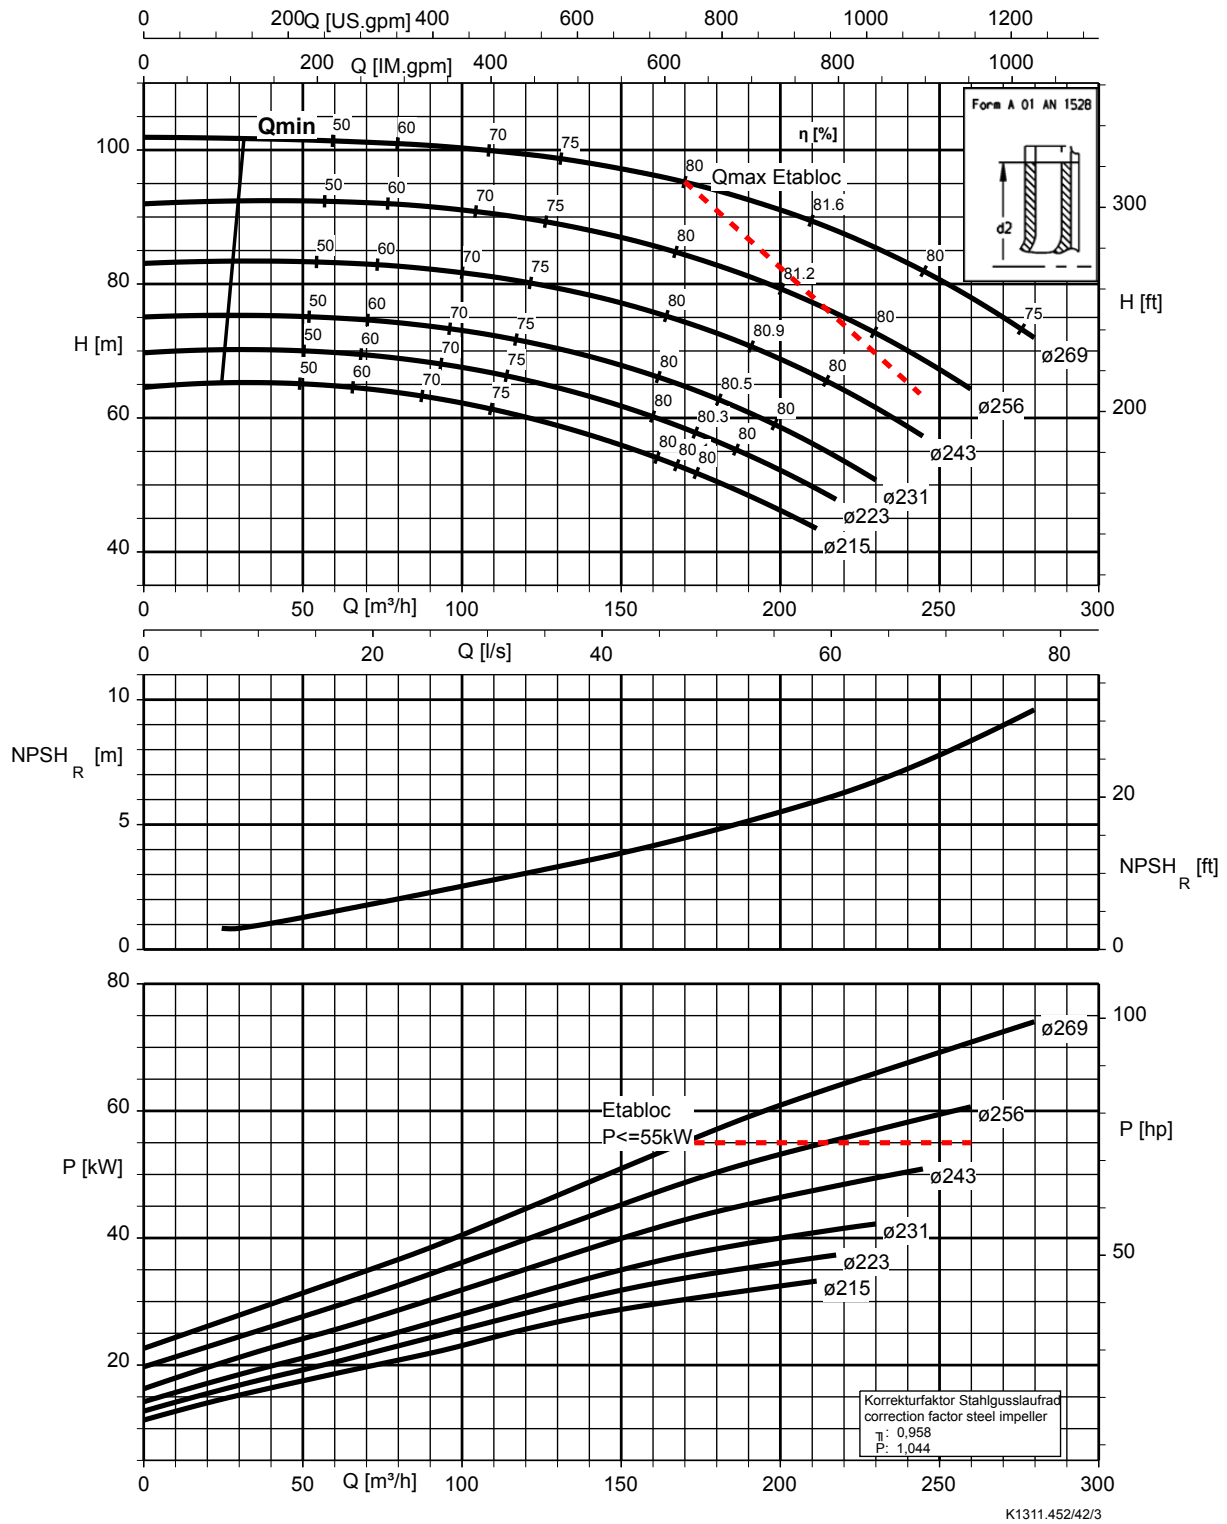

Etanorm 100-080-250, n = 2900 rpm

Etanorm SYT, Etanorm V, Etabloc

SUPERPUMP
water pumps
www.superpump.co.za