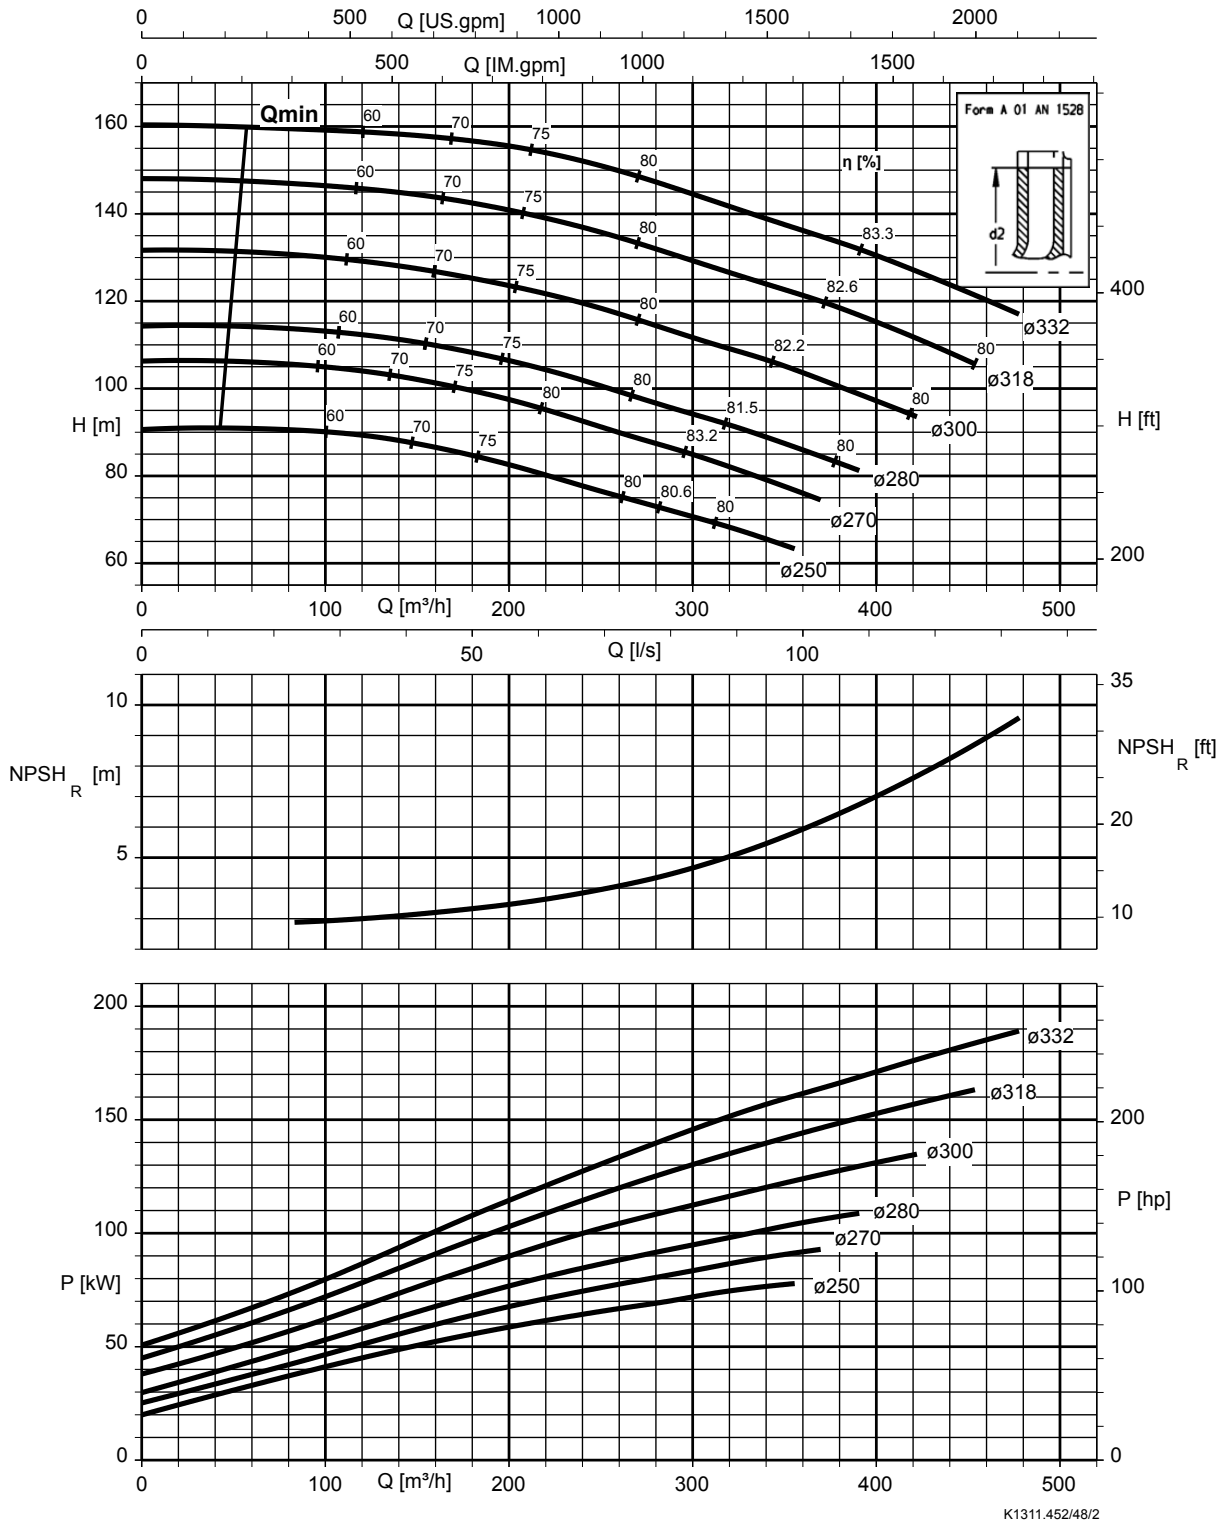

Etanorm 125-100-315, n = 2900 rpm

SUPERPUMP
water pumps
www.superpump.co.za