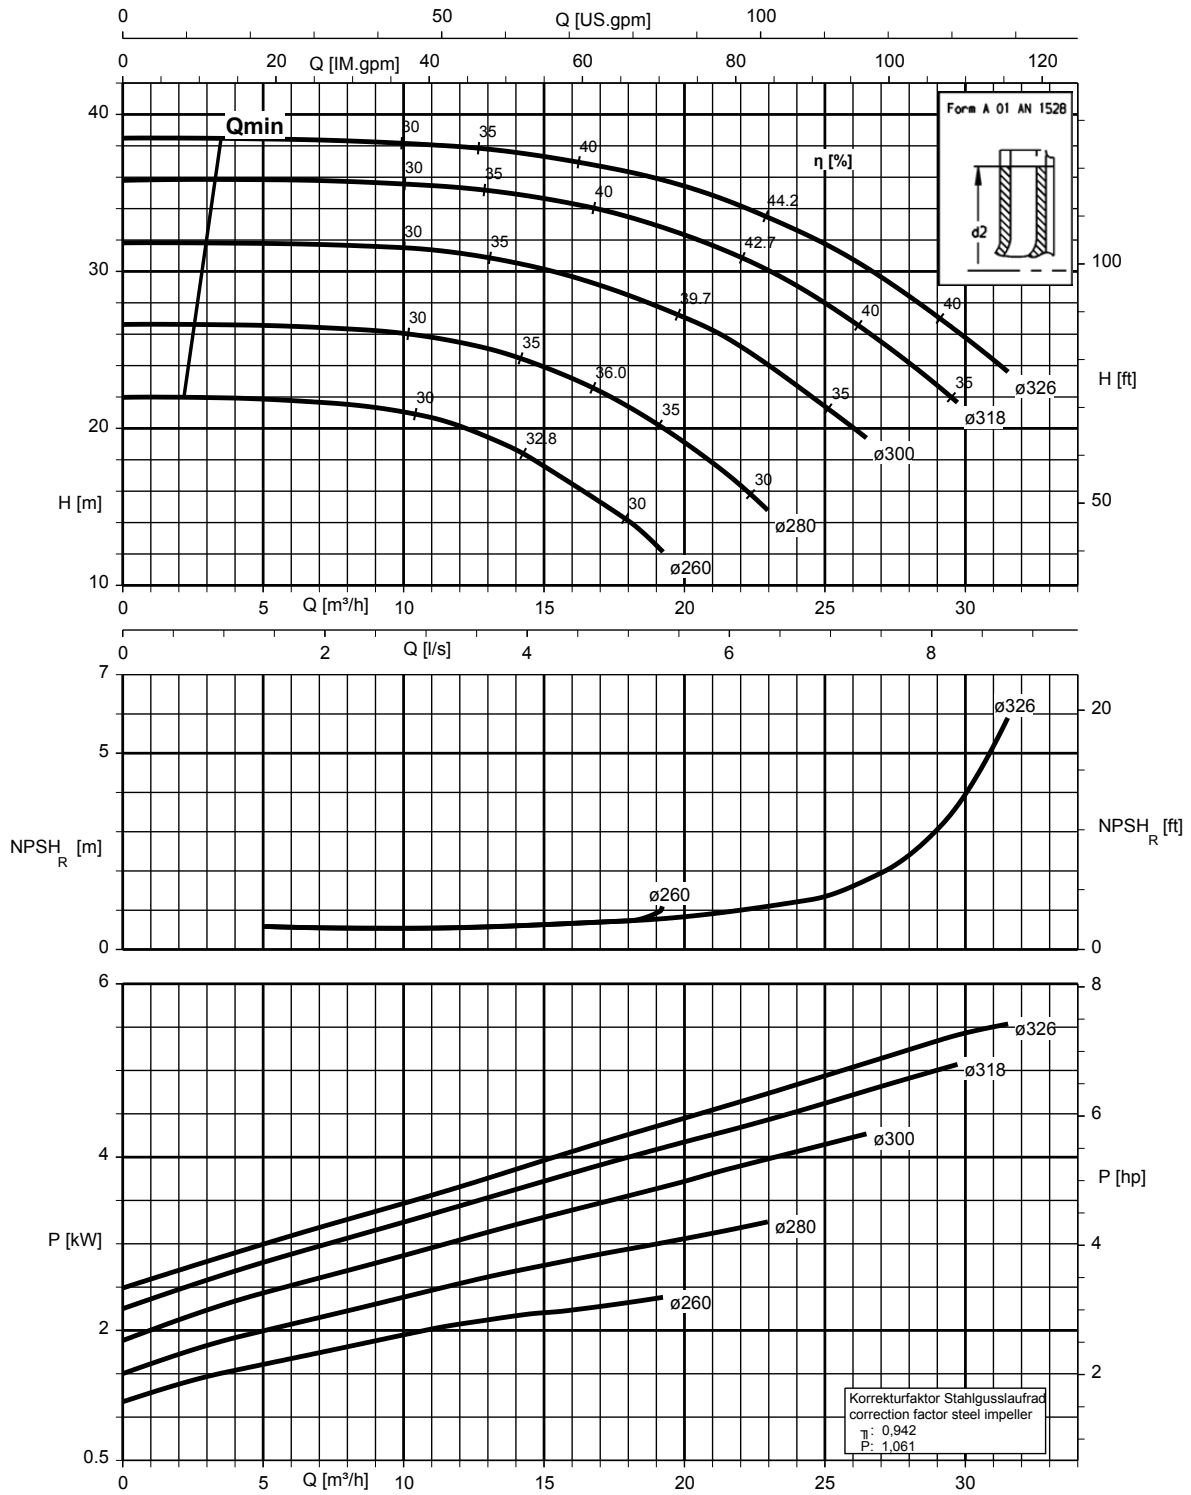

Etanorm 065-040-315, n = 1450 rpm

Etanorm SYT, Etanorm V, Etabloc

K1311.454/29/2

SUPERPUMP
 water pumps
 www.superpump.co.za