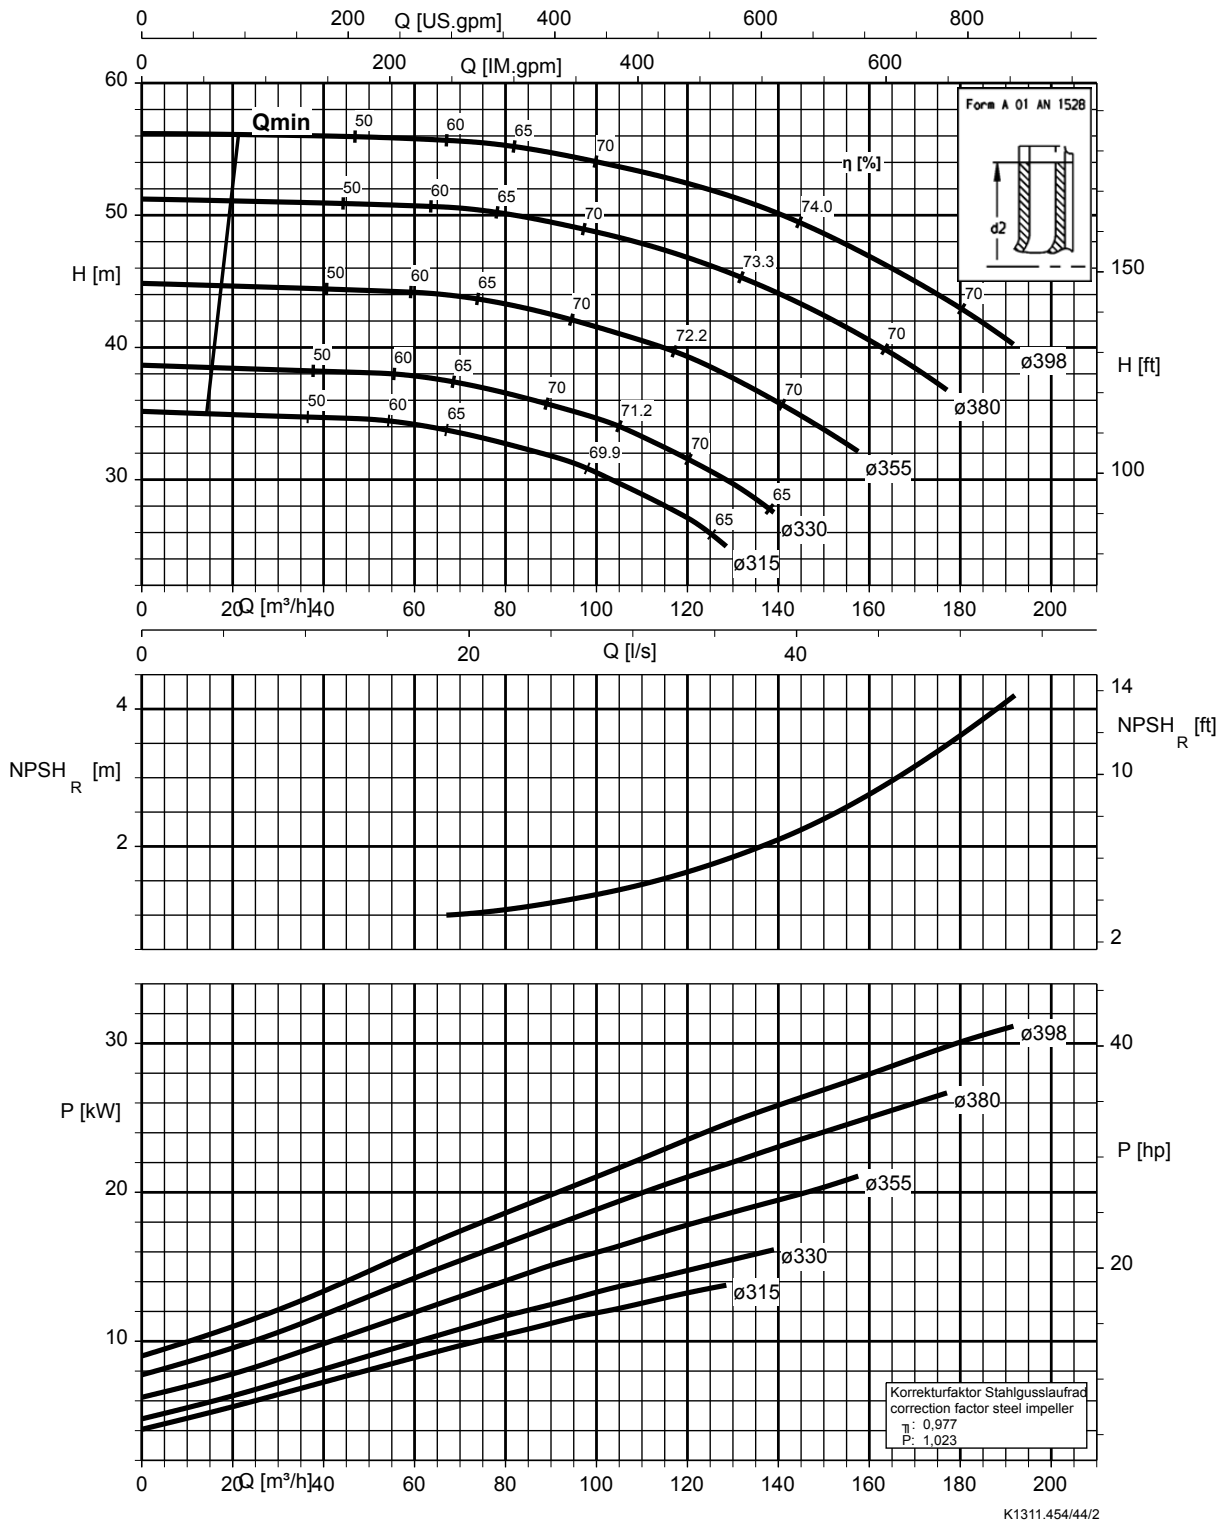

Etanorm 100-080-400, n = 1450 rpm

Etanorm V, Etabloc

K1311.454/44/2

SUPERPUMP

water pumps

www.superpump.co.za