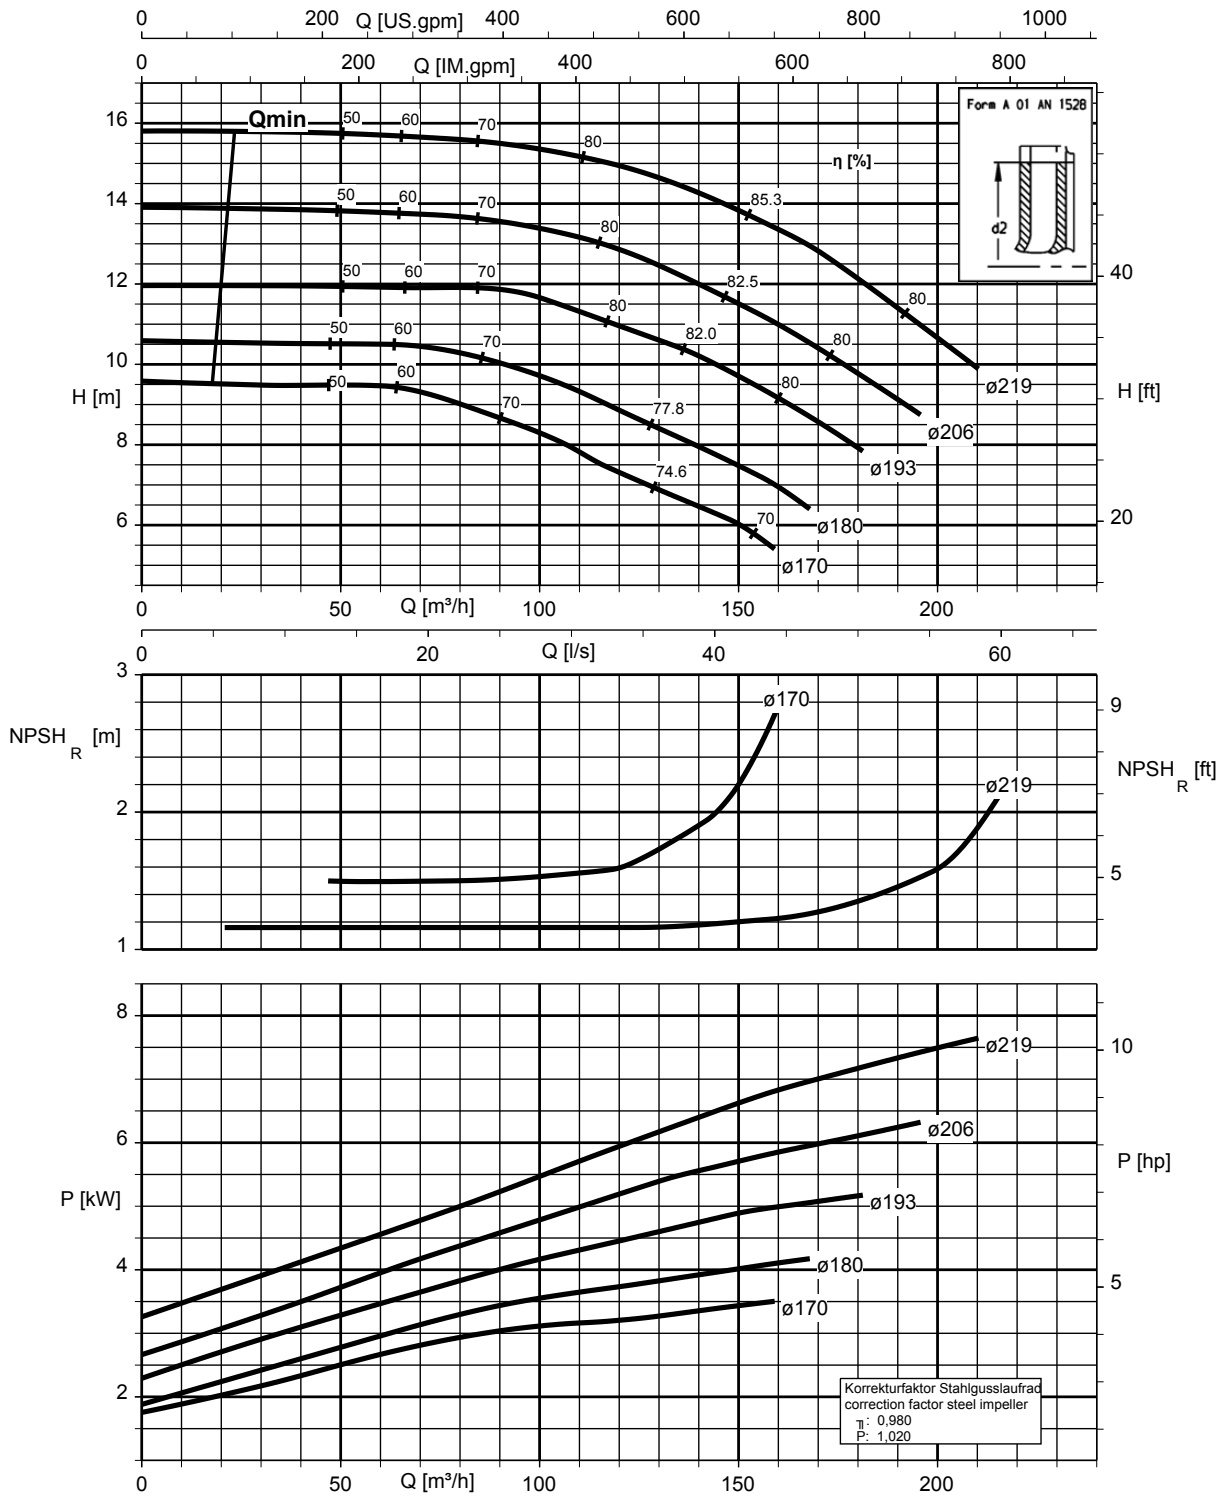

Etanorm 125-100-200, n = 1450 rpm

Etanorm SYT, Etanorm V, Etabloc

K1311.454/46/2

SUPERPUMP

water pumps

www.superpump.co.za