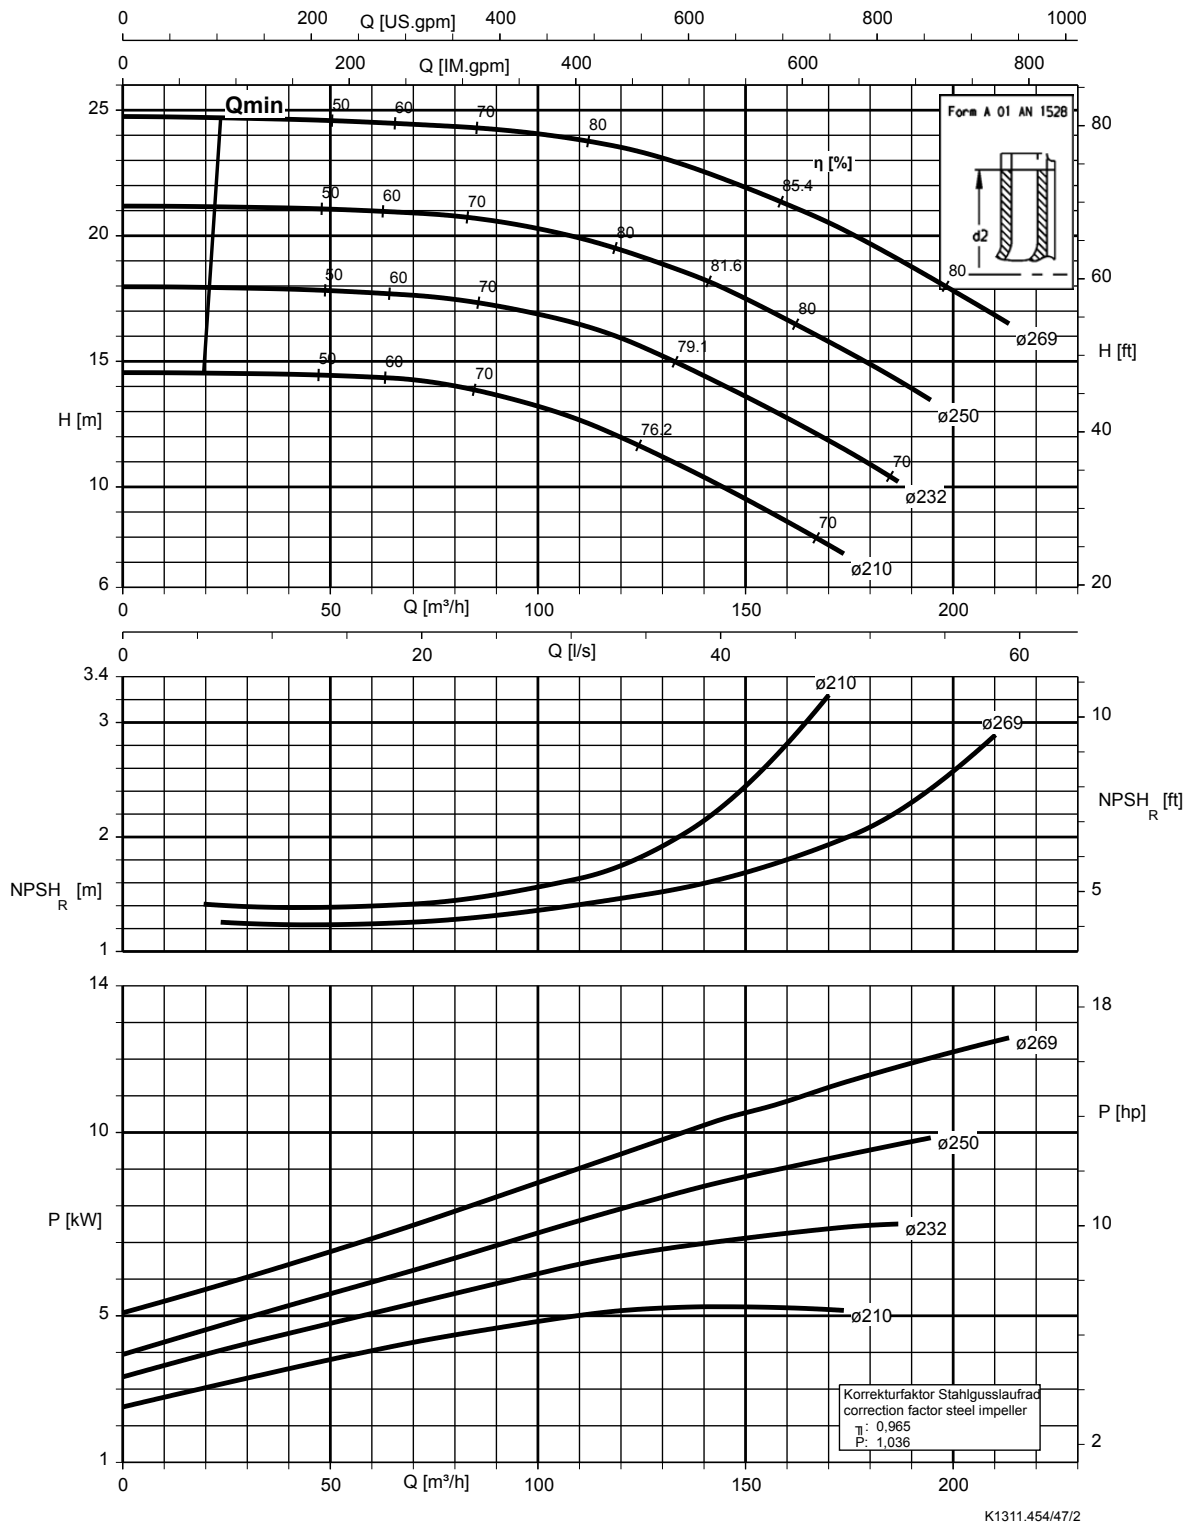

**Etanorm 125-100-250, n = 1450 rpm**

Etanorm SYT, Etanorm V, Etabloc

**SUPERPUMP**  
water pumps  
www.superpump.co.za