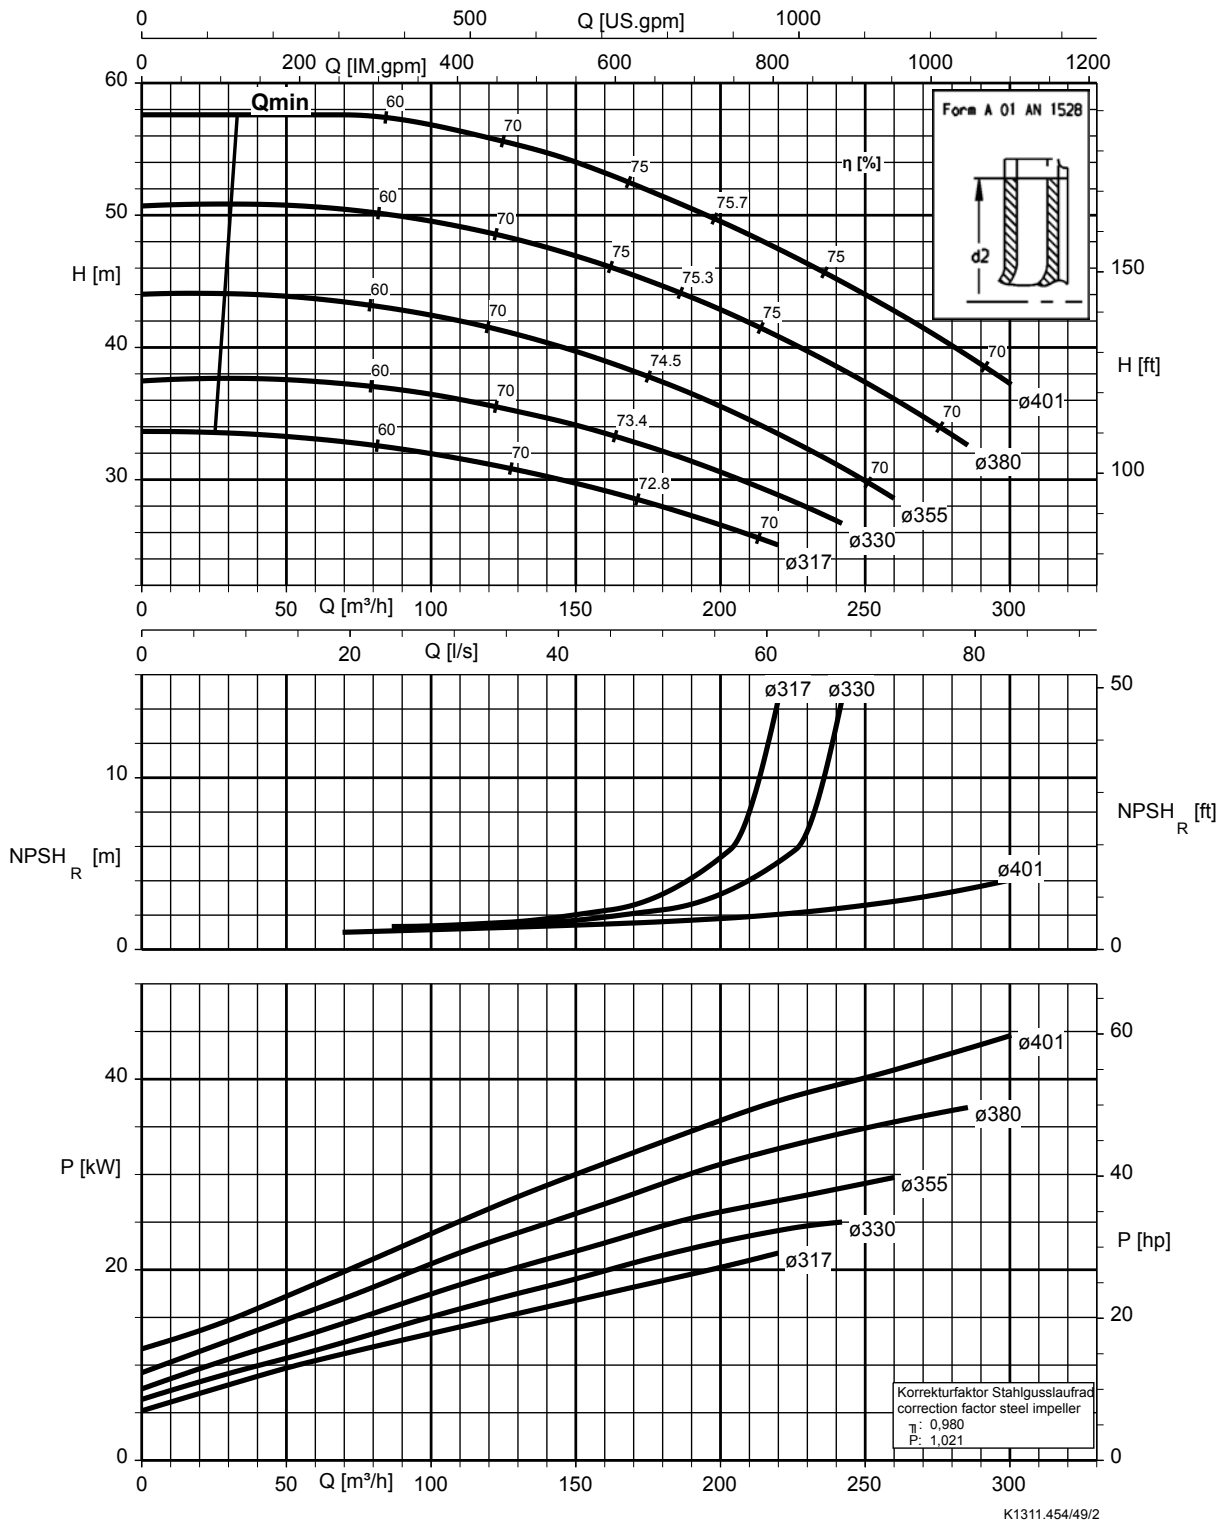

Etanorm 125-100-400, n = 1450 rpm

Etanorm V, Etabloc

SUPERPUMP
 water pumps
 www.superpump.co.za