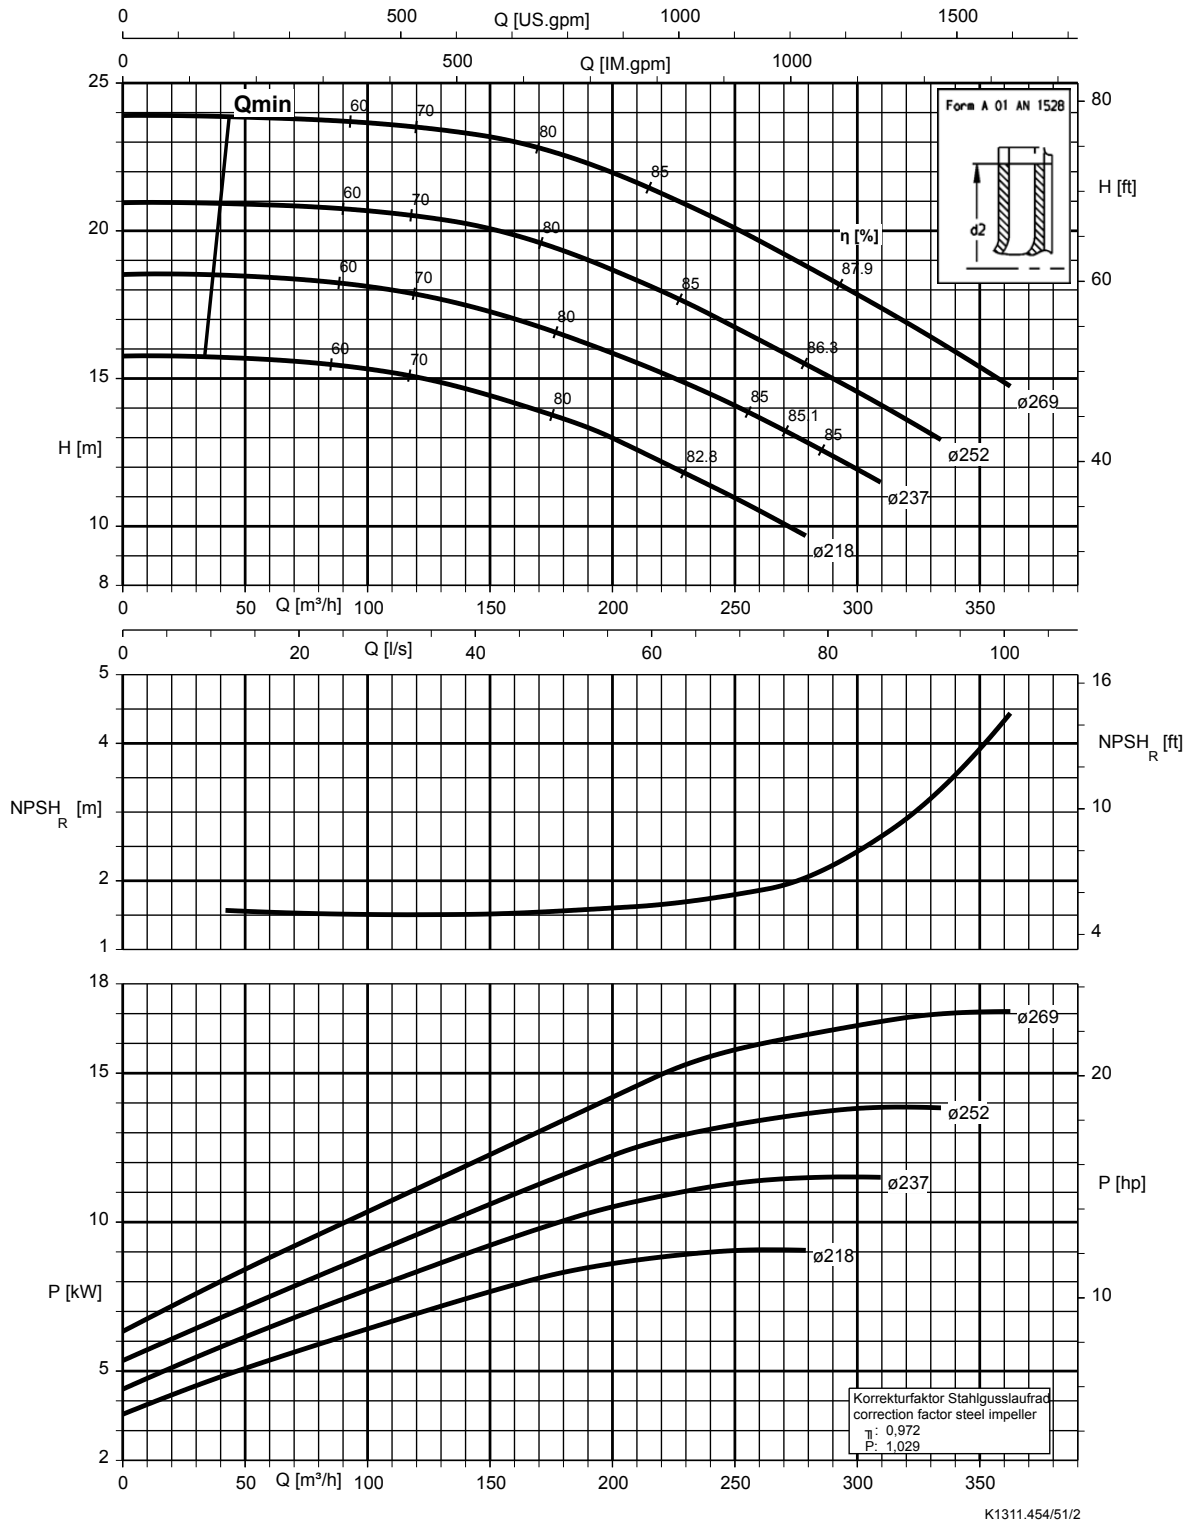

Etanorm 150-125-250, n = 1450 rpm

Etanorm SYT, Etanorm V, Etabloc

K1311.454/51/2

SUPERPUMP
water pumps
www.superpump.co.za