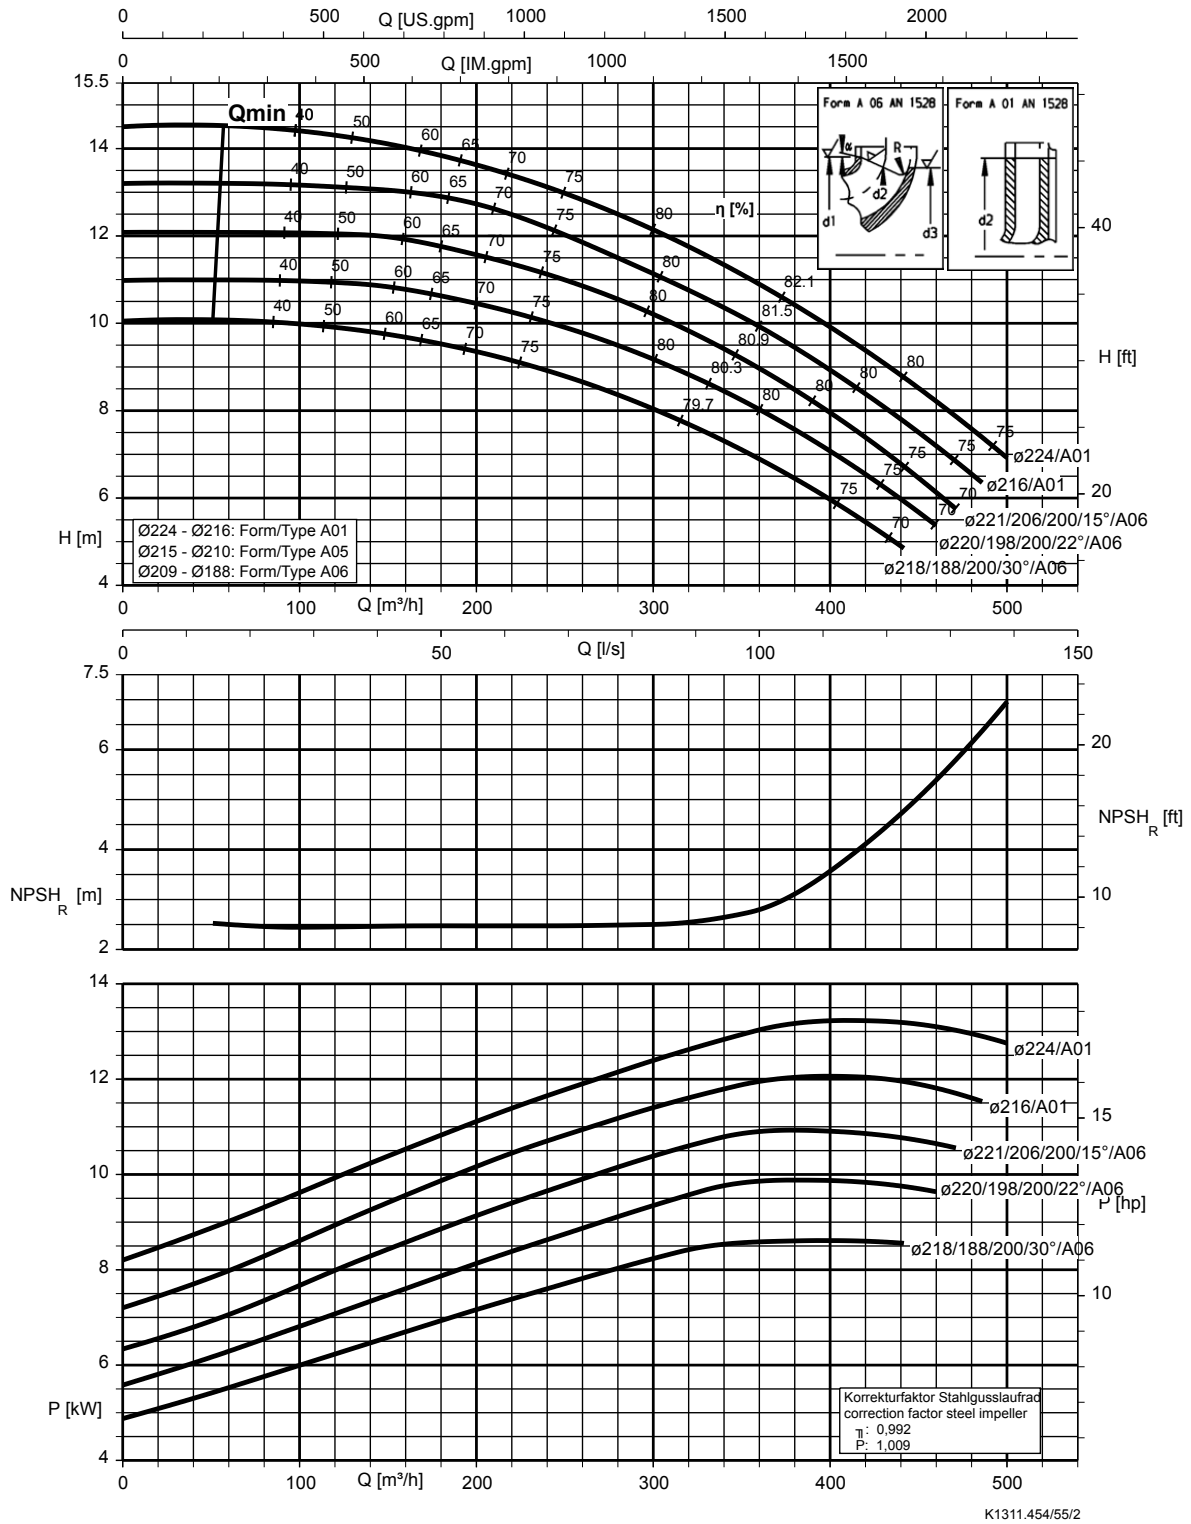

Etanorm 200-150-200, n = 1450 rpm

Etanorm V, Etabloc

K1311.454/55/2

**SUPERPUMP**

water pumps

www.superpump.co.za