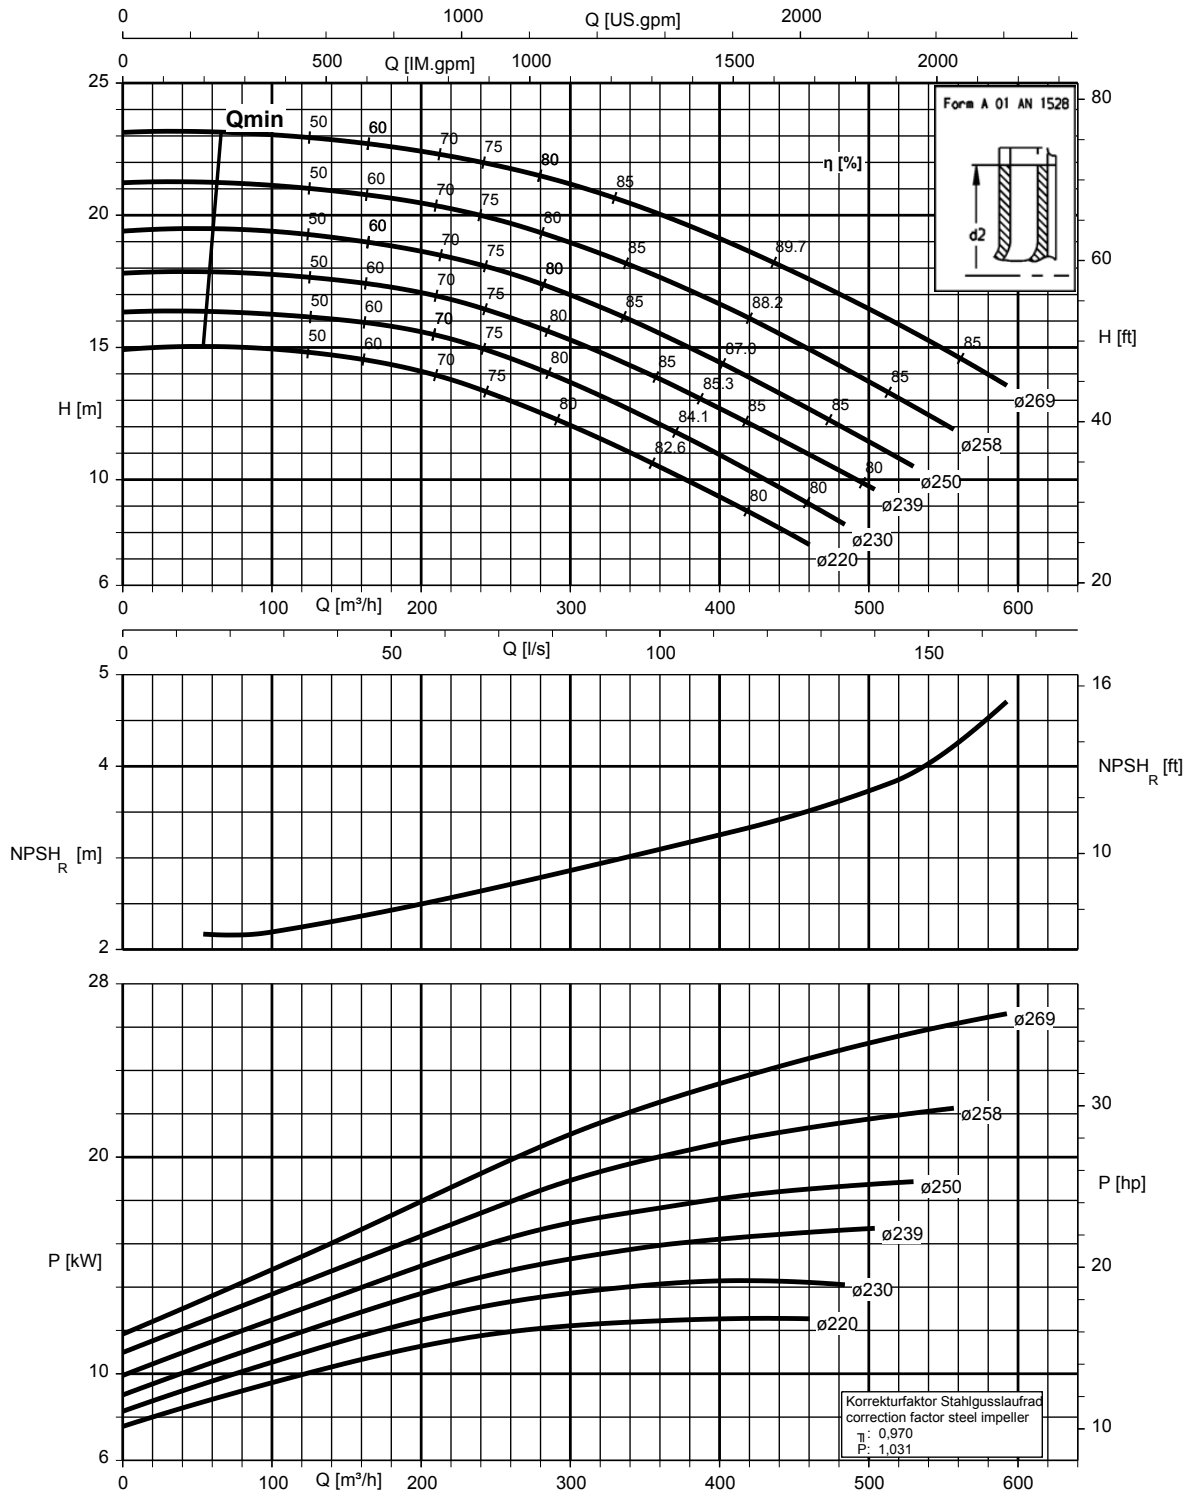

Etanorm 200-150-250, n = 1450 rpm

Etanorm V, Etabloc

K1311.454/56/2

**SUPERPUMP**  
water pumps  
www.superpump.co.za