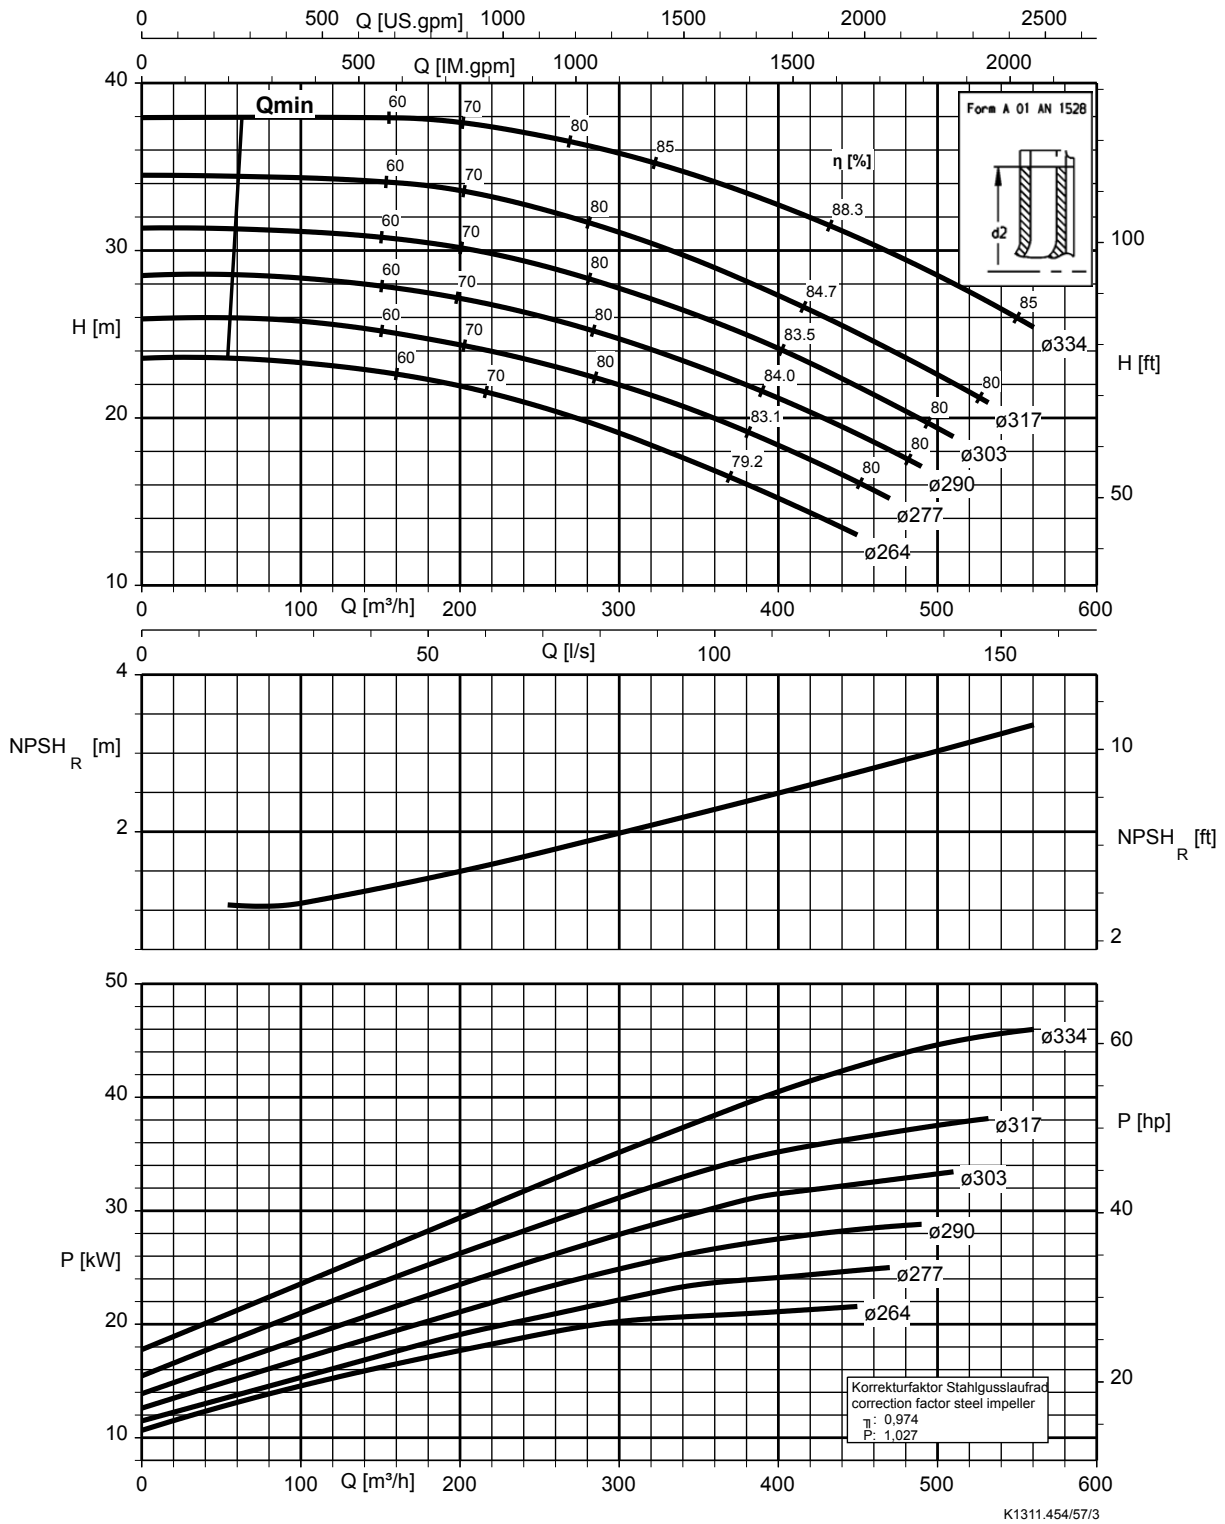

Etanorm 200-150-315, n = 1450 rpm

Etanorm SYT, Etanorm V, Etabloc

SUPERPUMP
water pumps
www.superpump.co.za